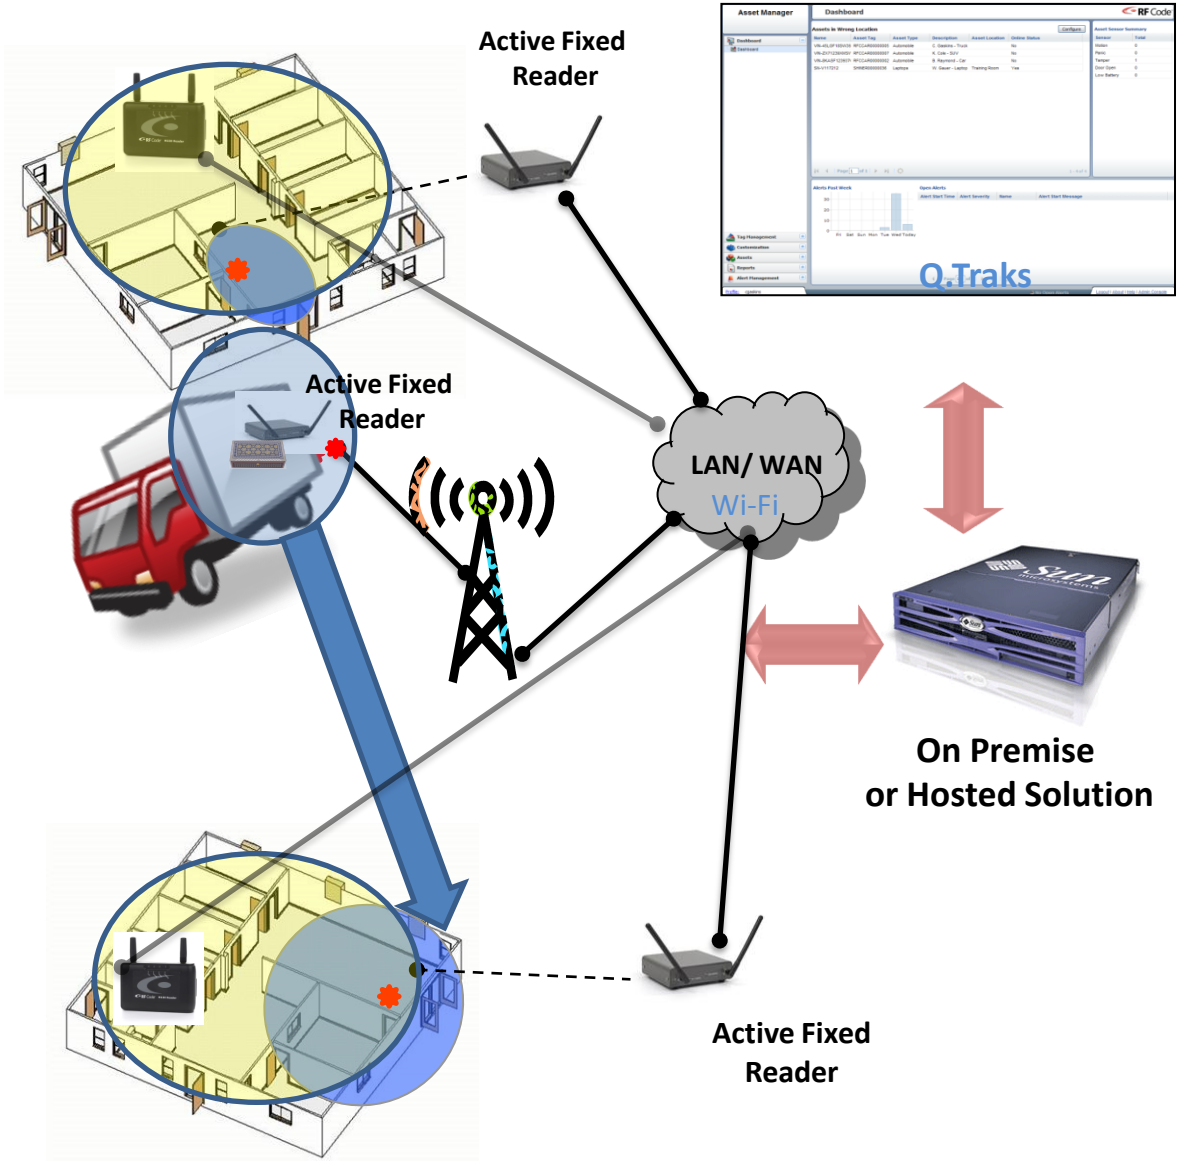

Asset Tracking Solutions

Fixed Asset Tracking Audit / Compliance

- How to improve quarterly inventories for audit and compliance
- RFID Passive Solution via hosted environment.
- R.O.I
 - Reduced the time to perform inventories from one week to 1 hour.
 - Brought division into compliance.

Distributed Asset Tracking & Environmental Monitoring

How to track assets moving from one building to another building

Active RFID

System Components

- Fixed Readers
- Wireless Router with integrated cellular air-card
- Mobile Readers
- Active Tags for Assets
- Door Switch Tag For Truck
- Badge Tag For Driver
- Asset Manager
- Mobile Reader Asset Manager Integration Module

R.O.I

- Reduction in the amount of lost/disappearing assets
- Visibility for temperature sensitive equipment or samples