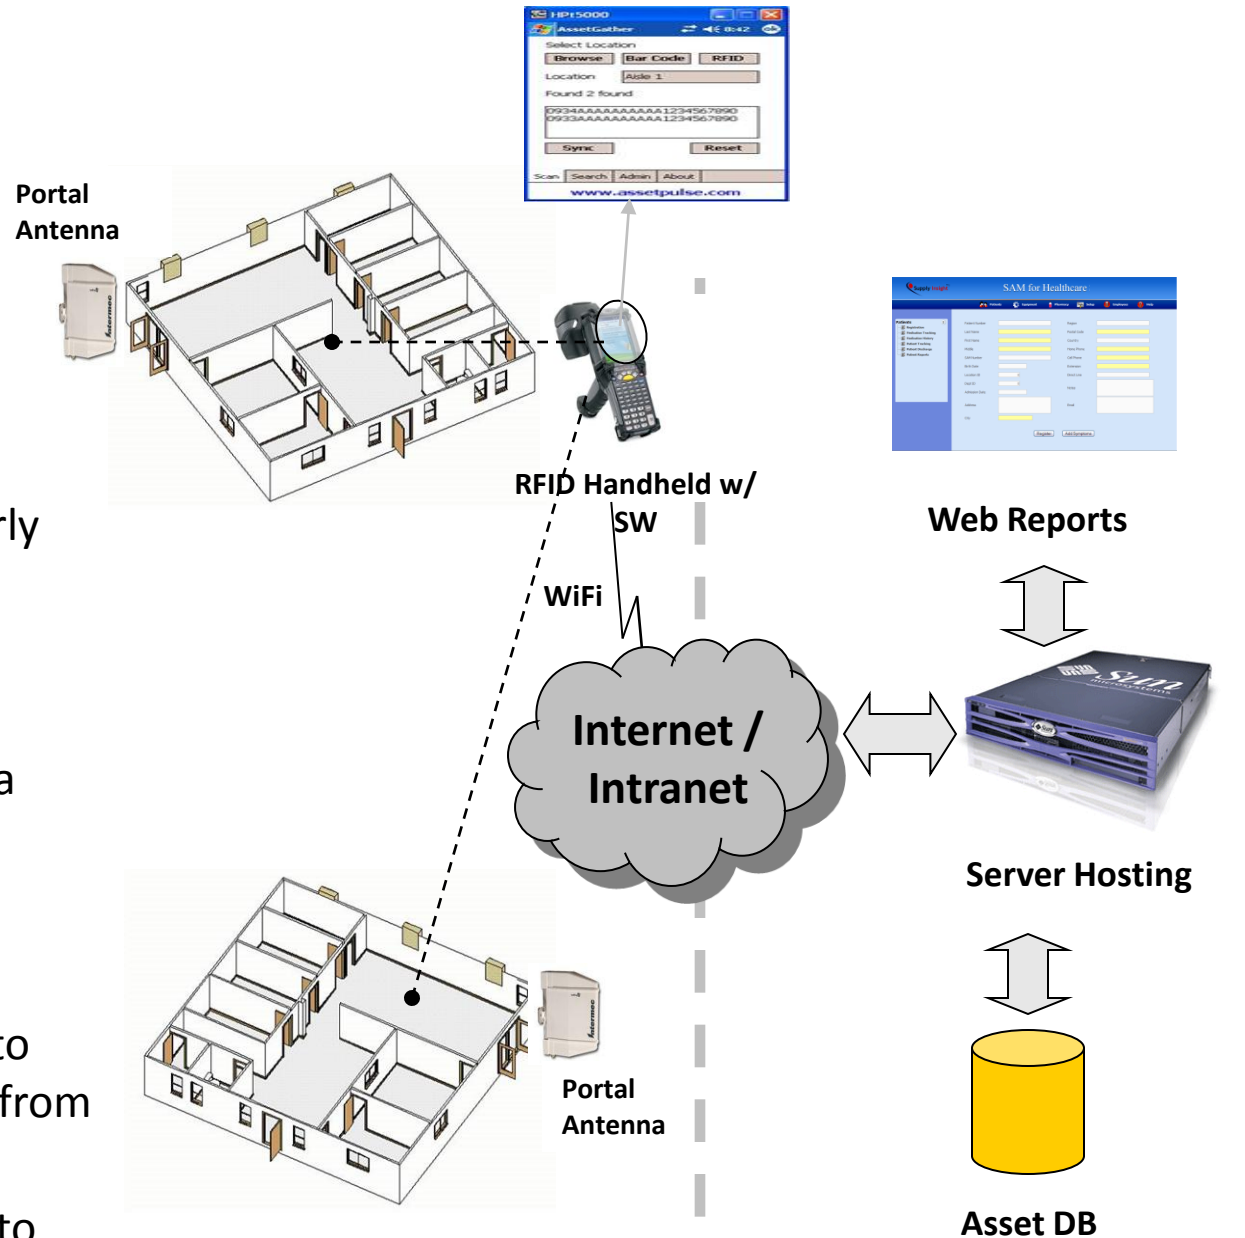

Asset Tracking Solutions

Fixed Asset Tracking Audit / Compliance

- How to improve quarterly inventories for audit and compliance
- RFID Passive Solution via hosted environment.
- R.O.I
 - Reduced the time to perform inventories from one week to 1 hour.
 - Brought division into compliance.

Distributed Asset Tracking & Environmental Monitoring

How to track assets moving from one building to another building

Active RFID

System Components

- Fixed Readers
- Wireless Router with integrated cellular air-card
- Mobile Readers
- Active Tags for Assets
- Door Switch Tag For Truck
- Badge Tag For Driver
- Asset Manager
- Mobile Reader Asset Manager Integration Module

R.O.I

- Reduction in the amount of lost/disappearing assets
- Visibility for temperature sensitive equipment or samples